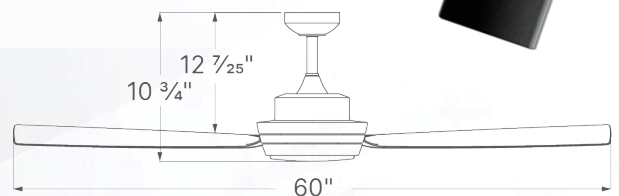

Allure60 Fan Specs

- Brushless DC motor
- 6400 CFM airflow
- 360 SQ.FT coverage area
- 158 FPM velocity
- 20 W power consumption
- 6 fan speeds
- Dimmable light
- Indoor/outdoor use
- Remote controlled