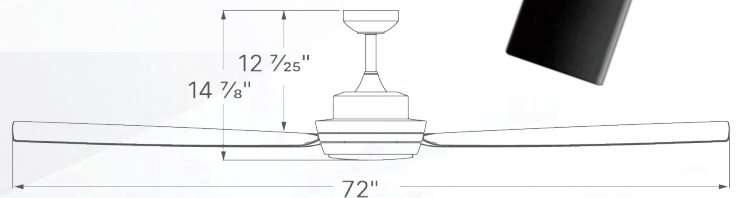

Allure72 Fan Specs

- Brushless DC motor
- 7900 CFM airflow
- Up to 600 SQ.FT coverage area
- 191 FPM velocity
- 25 W power consumption
- 6 fan speeds
- Dimmable light
- Indoor/outdoor use
- Remote controlled